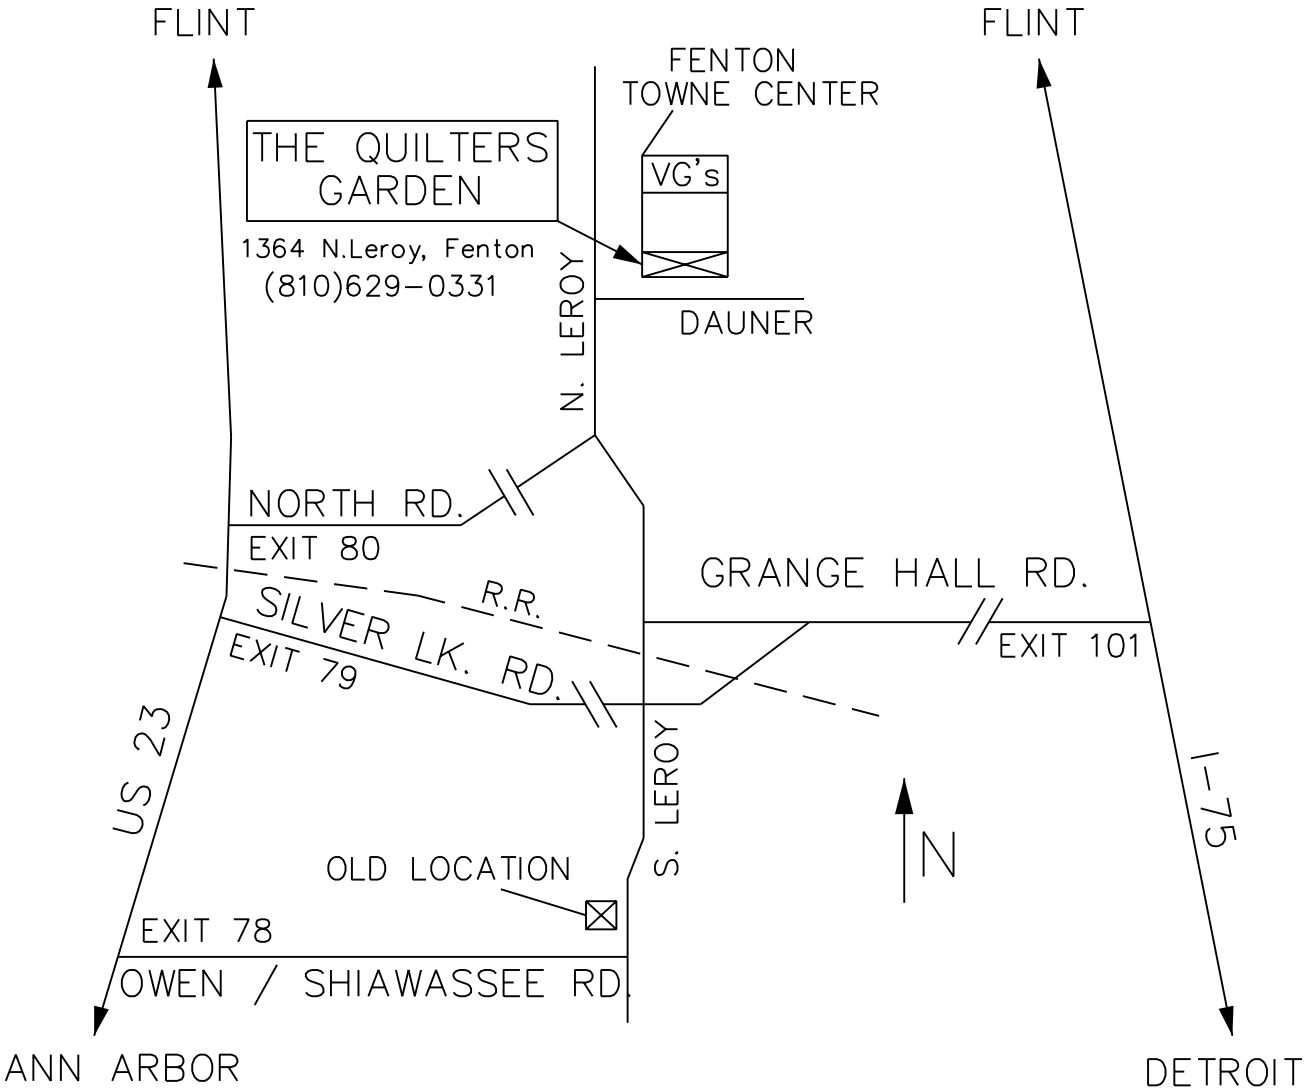

# Map to The Quilters Garden

( 1.3 miles directly north from our old location.)

LOST ??

...just give us a call! (810) 629-0331.